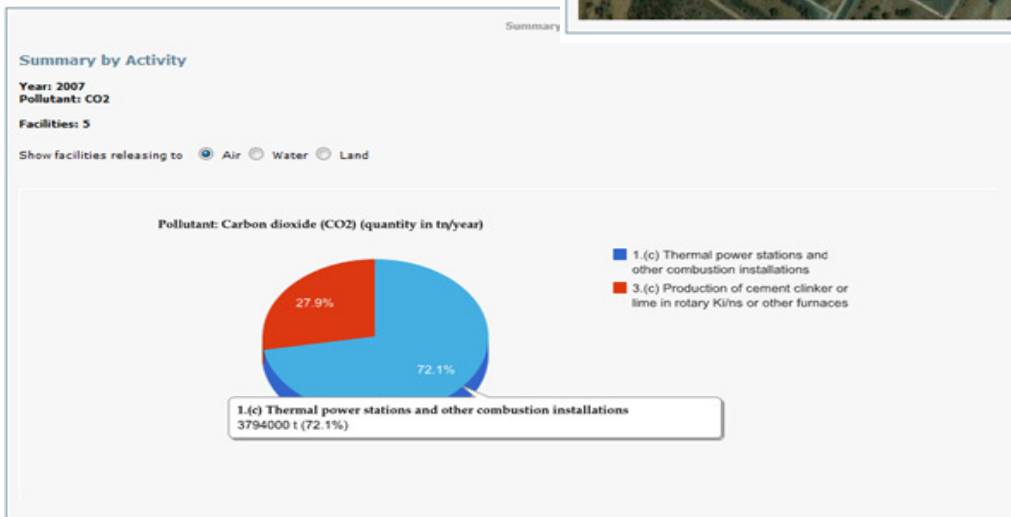

FACILITY LEVEL

POLLUTANT RELEASES

The PRTR features a Google-based map of Cyprus that provides viewers a graphical representation of each facility based on their coordinates; whether is a farm, a factory or a power plan, via inteli-scope's GIS module.

Users can zoom up to street level and view the facilities in questions. Also, the pollutants data is provided in various graphical forms, like charts and graphs.

Moreover, the web site is dynamically linked with a database, which records on an annual basis the data releases to air, water and soil as well as transportation of waste.

This information can be submitted via the internet from all industrial and livestock facilities that fall within the scope of the E-PRTR Regulation, located in various parts of Cyprus.

Details	
Reporting Year:	2007
Facility:	KOFINOU SLAUGHTERHOUSE
Address:	Kofinou area -, 7735 KOFINOU, LARNAKA
Facility Type:	PRTR

Facility Details	
Parent Company Name:	CENTRAL SLAUGHTERHOUSE BOARD (33.4146°; 34.8534°)
Main Activity (NACE):	10.11 Processing and preserving of meat

Competent Authority	
Name:	Environment Service
Address:	28th October 20-22, 1411 Lefkosia
Phone:	+(357)22408933
Fax:	+(357)22774945
E-mail:	khristof@environment.moa.gov.cy
Contact Person:	Kalliroe Christof

Industrial Activities	
Activity	
1	8.(a) Slaughterhouses

The data is being checked and confirmed by officers of the Department of Labour Inspection and the Department of Environment, and then the database is updated.

© Copyright 2007-2010 inteli-scope Ltd.